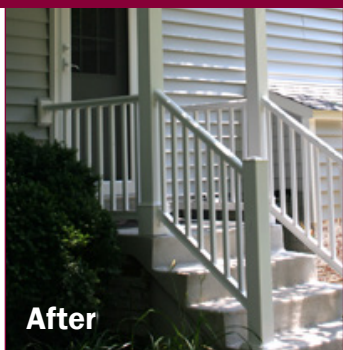

Shiner Showcase

Roofing, Siding, Gutters, Front Porch, Walkway, Carport, Deck and Sunroom

We began the project in Fairfax, Virginia by replacing roofing and exterior surfaces with a vented soffit system, wrapping the trim and painting existing brick surfaces. We replaced one entry and two rear doors with Therma-Tru doors, and installed new motion and entry lights. Restorations double-hung windows were chosen to replace all existing casement windows and new garden and bay windows were added. After removing the existing cement front porch, railing and walkway, we installed a new flagstone landing with Trex composite railing. We replaced the linoleum floors in the kitchen, bathroom, laundry room and the bar area with new ceramic tile and added new solid doors, hardware and crown molding.

The existing sunroom was updated with new window frames, Restorations tilt-in sliders, and a new Restorations sliding door. We used James Hardie siding and Azek trim to cover the remaining exterior surfaces of the house. We also installed new crown molding, a Mitsubishi Ductless HVAC system, ceramic tile, electric outlets and lights.

The project also included the construction of a new carport with new walls, windows and doors, and the construction of a new Trex Transcend composite deck and railing system. On the deck, we concealed all fasteners to create a smooth a surface, and wrapped frames and posts with an Azek composite wood drainage system

As you can see, the transformation was incredible, and the homeowners are thrilled! For additional project and product details visit:

ShinerRoofing.com/Showcase/Fairfax

After

Professional. Start to Finish.